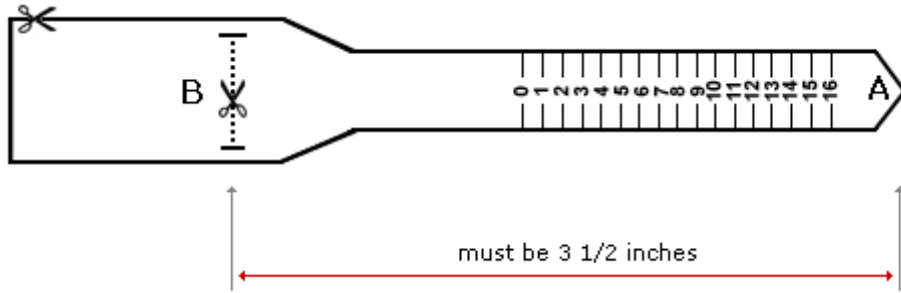

**Jewellery**  
**LANDY**

STERLING SILVER 925 / MANUFACTURER / MADE TO ORDER / OEM  
BEADS / CHAIN / FINDINGS / TOOLS

Size 3	Size 3.5	Size 4	Size 4.5	Size 5	Size 5.5	Size 6	Size 6.5
14.0 mm	14.4 mm	14.8 mm	15.2 mm	15.6 mm	16.0 mm	16.45 mm	16.9 mm

Size 7	Size 7.5	Size 8	Size 8.5	Size 9	Size 9.5	Size 10
17.3 mm	17.7 mm	18.2 mm	18.6 mm	19.0 mm	19.4 mm	19.8 mm

Size 10.5	Size 11	Size 11.5	Size 12	Size 12.5	Size 13	Size 13.5
20.2 mm	20.6 mm	21.0 mm	21.4 mm	21.8 mm	22.2 mm	22.6 mm